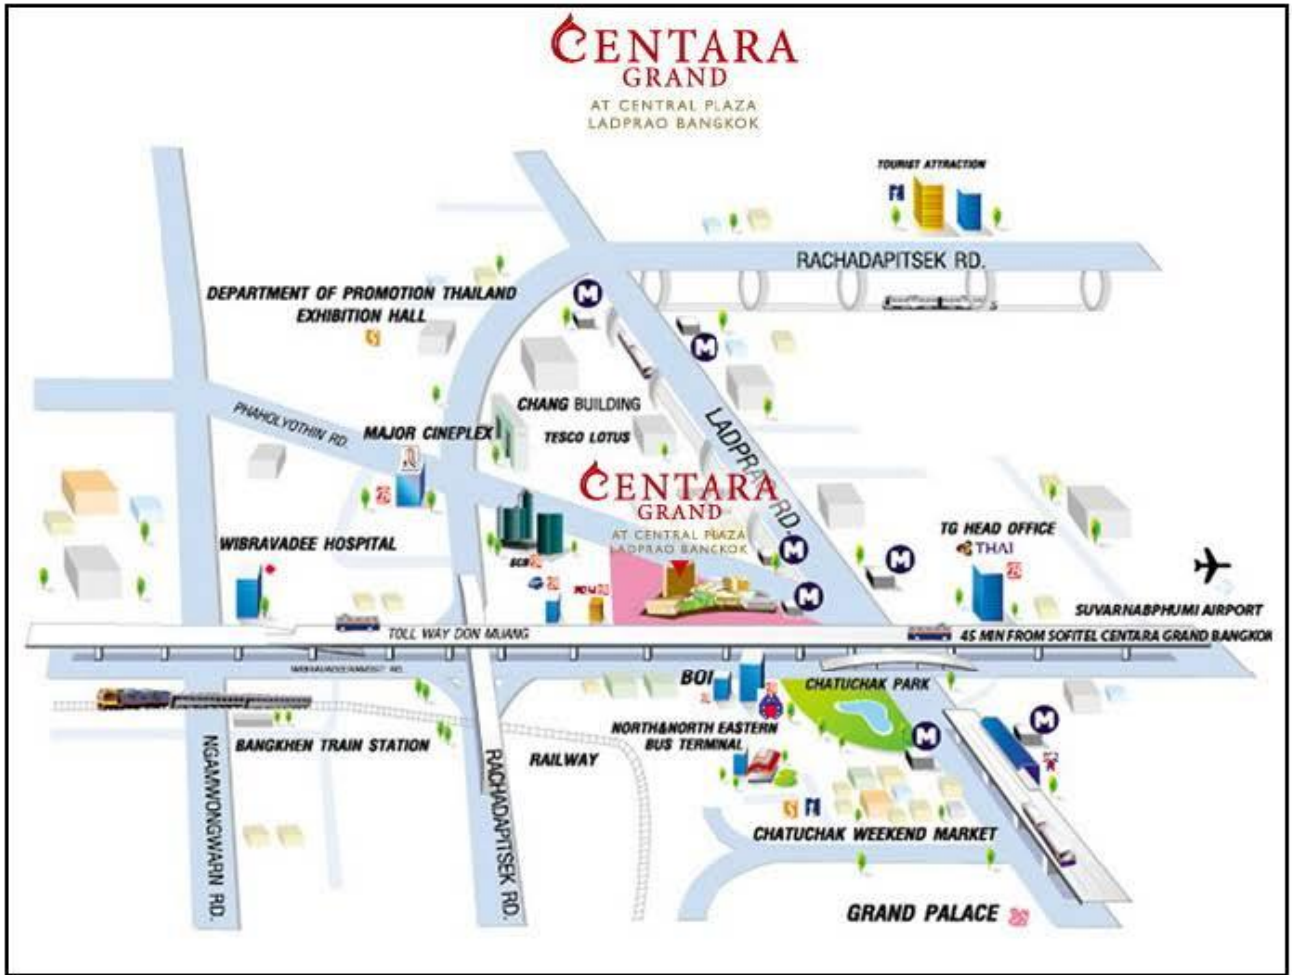

## Map of Broadcast Avenue

Centara Grand at Central Plaza Ladprao Bangkok

1695 Phaholyothin Road, Ladprao  
Chatuchak, Bangkok 10900, Thailand

Tel. +662-541-1234